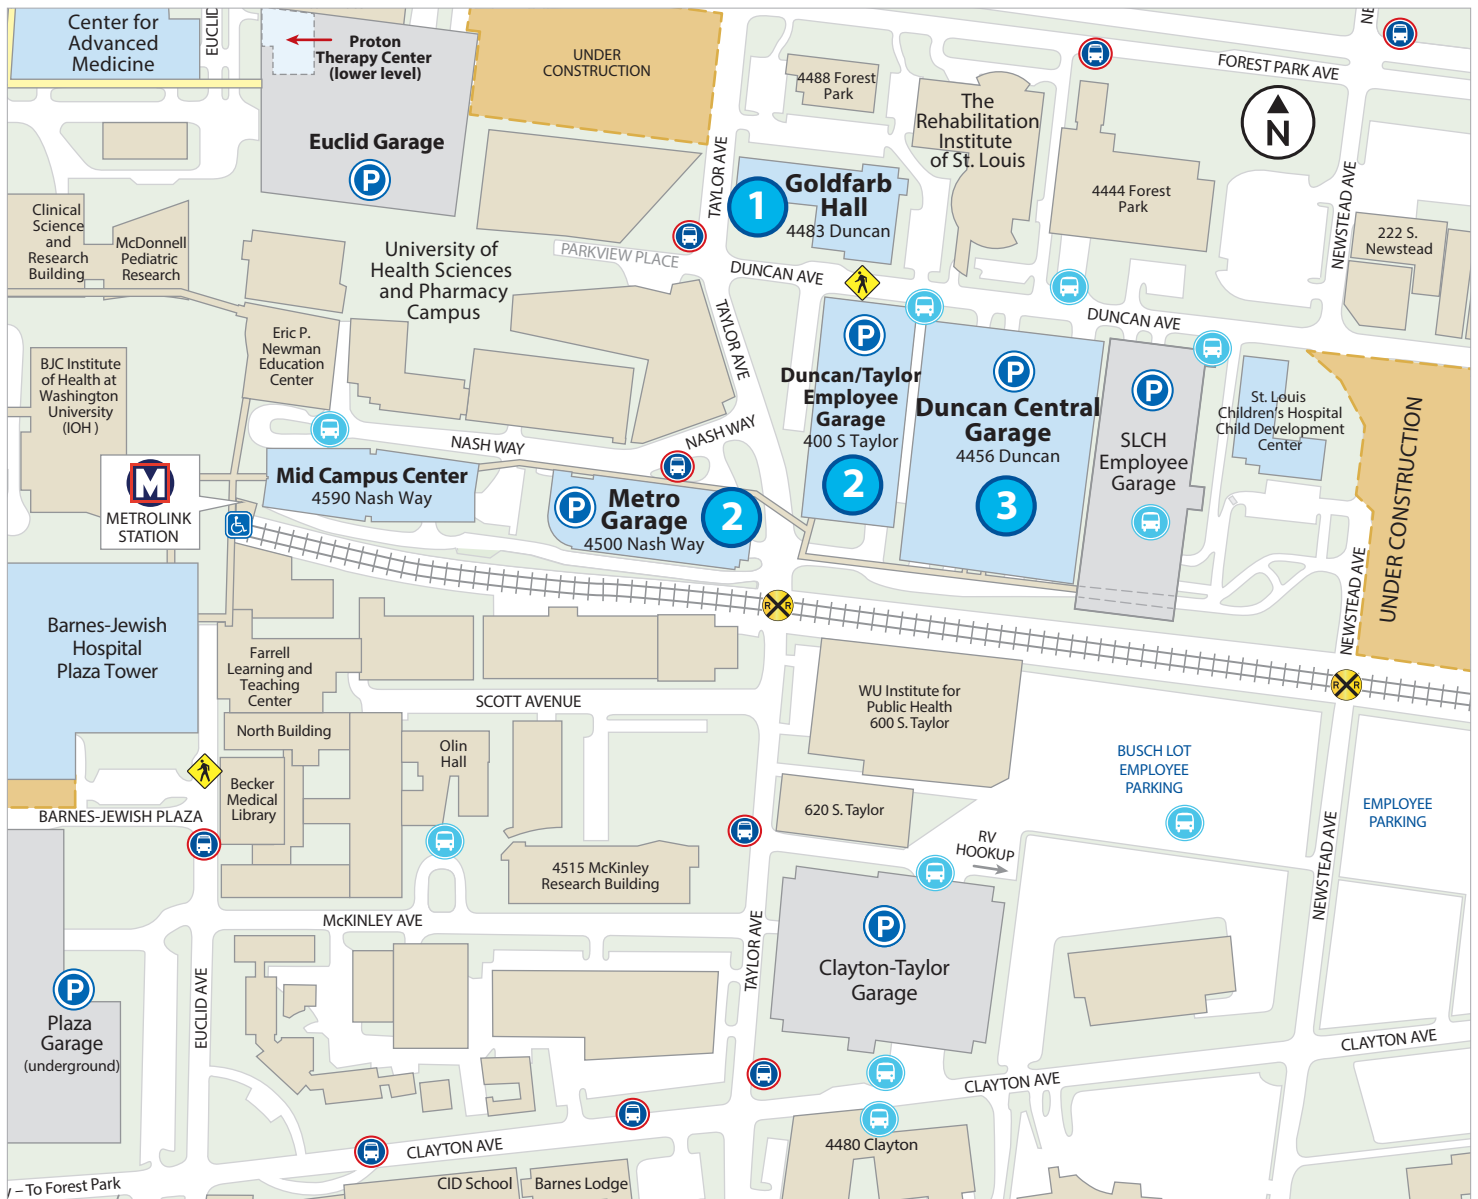

PARKING MAP

1

**Barnes-Jewish College
 Goldfarb School of Nursing**

4483 Duncan Avenue
 St. Louis, MO 63110

2

**Duncan/Taylor Garage
 Metro Garage • Visitor Parking**

Duncan Taylor Garage
 400 South Taylor Avenue
 St. Louis, Mo 63110
 (Entrances on both Duncan and
 Taylor Avenues)

Metro Garage
 4500 Nash Way
 St. Louis, MO 63110
 (Located at corner of
 Taylor Avenue and Nash Way)

3

Duncan Central Garage

**Current Student and
 Employee Parking**
 4456 Duncan
 St. Louis, MO 63110

-  Parking
-  Pedestrian Crossing
-  MetroBus
-  MetroLink Crossing
-  Shuttle Stop